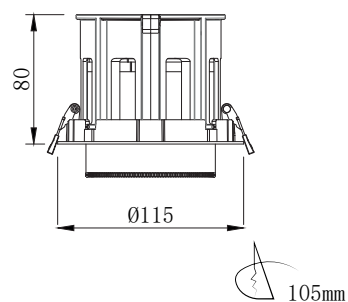

**TYPE**

Professional LED for Interior Lighting.

PRO

CRI ≥ 90

IP20

36°

220-240V
50/60Hz15,000h
L70

Model:	Crime
Format:	Round
Location:	Interior
Wattage:	20W
Materials:	Aluminium
Led Color:	3000K / 4000K / 6500K
Product Dimension:	Ø115*80mm / Cut out: 105mm
IP Code:	20
Fixation:	Recessed
CRI :	90
Lumen Output:	1914LM
Frequency:	50/60 Hz
Beam Angle:	36°

DIMENSION DRAW**INDOOR**